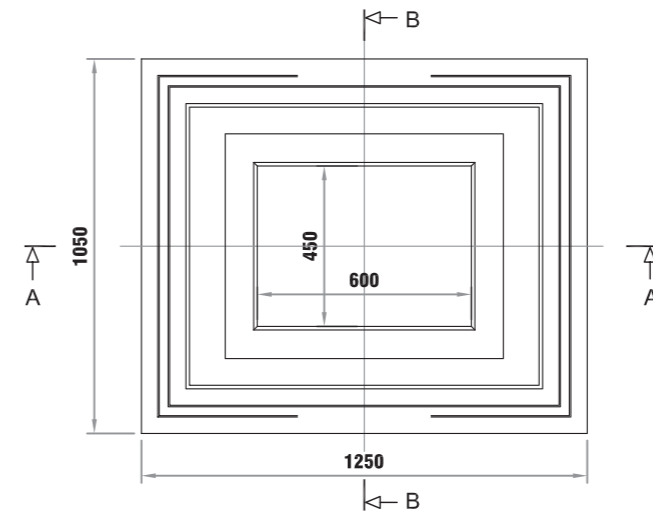

LIC PIT TOP
1250mm x 1050mm
x 600mm HT.

LIC PIT BASE
1250mm x 1050mm
x 600mm HT.

ISOMETRIC VIEW

SCALE : N T S

NOTE : DIMENSIONS IN MM

PLAN VIEW
SCALE: 1:20

TOP PIECE

TOP PIECE

BASE PIECE

BASE PIECE

SECTION : A-A
SCALE: 1:20

SECTION : B-B
SCALE: 1:20

LIC PIT
SCALE : N T S

© SEPTTECH EMIRATES 1997. THIS DRAWING IS COPYRIGHT AND IS THE PROPERTY OF SEPTTECH EMIRATES. IT MAY NOT BE COPIED, REPRODUCED OR USED WHOLLY OR IN PART IN ANY WAY WITHOUT THE WRITTEN PERMISSION OF SEPTTECH EMIRATES.