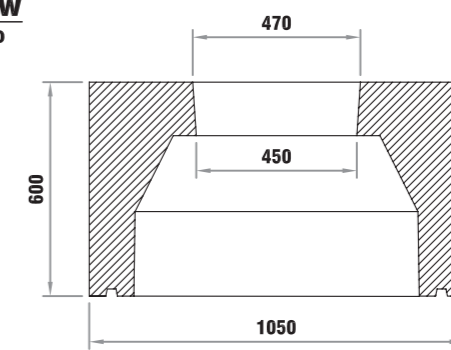

LIC PIT TOP
1250mm x 1050mm
x 600mm HT.

LIC PIT BASE
1250mm x 1050mm
x 600mm HT.

ISOMETRIC VIEW

SCALE : N T S

NOTE : DIMENSIONS IN MM

PLAN VIEW
SCALE: 1:20

TOP PIECE

TOP PIECE

BASE PIECE

BASE PIECE

SECTION : A-A
SCALE: 1:20

SECTION : B-B
SCALE: 1:20

LIC PIT
SCALE : N T S

© SEPTTECH EMIRATES 1997. THIS DRAWING IS COPYRIGHT AND IS THE PROPERTY OF SEPTTECH EMIRATES. IT MAY NOT BE COPIED, REPRODUCED OR USED WHOLLY OR IN PART IN ANY WAY WITHOUT THE WRITTEN PERMISSION OF SEPTTECH EMIRATES.