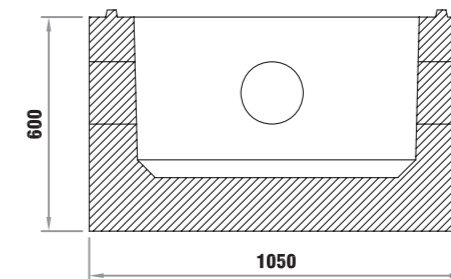

LIC PIT TOP  
1250mm x 1050mm  
x 600mm HT.

LIC PIT BASE  
1250mm x 1050mm  
x 600mm HT.

**ISOMETRIC VIEW**

SCALE : N T S

NOTE : DIMENSIONS IN MM

**PLAN VIEW**  
SCALE: 1:20

**TOP PIECE**

**TOP PIECE**

**BASE PIECE**

**BASE PIECE**

**SECTION : A-A**  
SCALE: 1:20

**SECTION : B-B**  
SCALE: 1:20

**LIC PIT**  
SCALE : N T S

© SEPTTECH EMIRATES 1997. THIS DRAWING IS COPYRIGHT AND IS THE PROPERTY OF SEPTTECH EMIRATES. IT MAY NOT BE COPIED, REPRODUCED OR USED WHOLLY OR IN PART IN ANY WAY WITHOUT THE WRITTEN PERMISSION OF SEPTTECH EMIRATES.