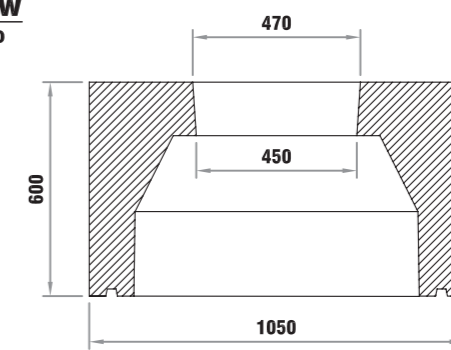

LIC PIT TOP  
1250mm x 1050mm  
x 600mm HT.

LIC PIT BASE  
1250mm x 1050mm  
x 600mm HT.

**ISOMETRIC VIEW**

SCALE : N T S

NOTE : DIMENSIONS IN MM

**PLAN VIEW**  
SCALE: 1:20

**TOP PIECE**

**TOP PIECE**

**BASE PIECE**

**BASE PIECE**

**SECTION : A-A**  
SCALE: 1:20

**SECTION : B-B**  
SCALE: 1:20

**LIC PIT**  
SCALE : N T S

© SEPTTECH EMIRATES 1997. THIS DRAWING IS COPYRIGHT AND IS THE PROPERTY OF SEPTTECH EMIRATES. IT MAY NOT BE COPIED, REPRODUCED OR USED WHOLLY OR IN PART IN ANY WAY WITHOUT THE WRITTEN PERMISSION OF SEPTTECH EMIRATES.