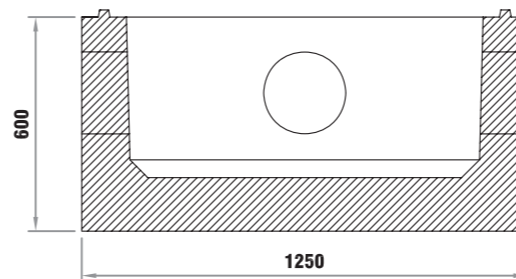

LIC PIT TOP  
1250mm x 1050mm  
x 600mm HT.

LIC PIT BASE  
1250mm x 1050mm  
x 600mm HT.

**ISOMETRIC VIEW**

SCALE : N T S

NOTE : DIMENSIONS IN MM

**PLAN VIEW**  
SCALE: 1:20

**TOP PIECE**

**TOP PIECE**

**BASE PIECE**

**BASE PIECE**

**SECTION : A-A**  
SCALE: 1:20

**SECTION : B-B**  
SCALE: 1:20

**LIC PIT**  
SCALE : N T S

© SEPTTECH EMIRATES 1997. THIS DRAWING IS COPYRIGHT AND IS THE PROPERTY OF SEPTTECH EMIRATES. IT MAY NOT BE COPIED, REPRODUCED OR USED WHOLLY OR IN PART IN ANY WAY WITHOUT THE WRITTEN PERMISSION OF SEPTTECH EMIRATES.