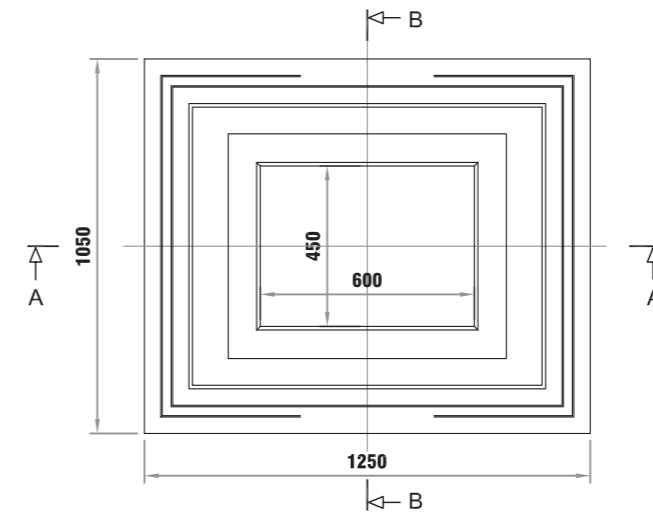

LIC PIT TOP  
1250mm x 1050mm  
x 600mm HT.

LIC PIT BASE  
1250mm x 1050mm  
x 600mm HT.

**ISOMETRIC VIEW**

SCALE : N T S

NOTE : DIMENSIONS IN MM

**PLAN VIEW**  
SCALE: 1:20

**TOP PIECE**

**TOP PIECE**

**BASE PIECE**

**BASE PIECE**

**SECTION : A-A**  
SCALE: 1:20

**SECTION : B-B**  
SCALE: 1:20

**LIC PIT**  
SCALE : N T S

© SEPTTECH EMIRATES 1997. THIS DRAWING IS COPYRIGHT AND IS THE PROPERTY OF SEPTTECH EMIRATES. IT MAY NOT BE COPIED, REPRODUCED OR USED WHOLLY OR IN PART IN ANY WAY WITHOUT THE WRITTEN PERMISSION OF SEPTTECH EMIRATES.