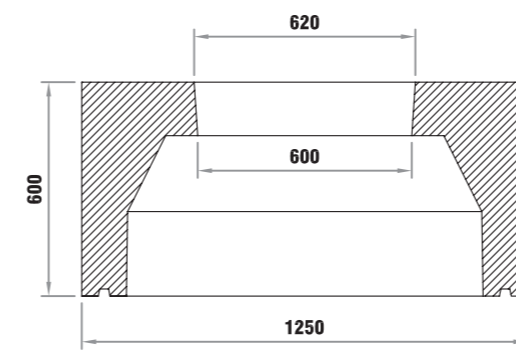

LIC PIT TOP  
1250mm x 1050mm  
x 600mm HT.

LIC PIT BASE  
1250mm x 1050mm  
x 600mm HT.

**ISOMETRIC VIEW**

SCALE : N T S

NOTE : DIMENSIONS IN MM

**PLAN VIEW**  
SCALE: 1:20

**TOP PIECE**

**TOP PIECE**

**BASE PIECE**

**BASE PIECE**

**SECTION : A-A**  
SCALE: 1:20

**SECTION : B-B**  
SCALE: 1:20

**LIC PIT**  
SCALE : N T S

© SEPTTECH EMIRATES 1997. THIS DRAWING IS COPYRIGHT AND IS THE PROPERTY OF SEPTTECH EMIRATES. IT MAY NOT BE COPIED, REPRODUCED OR USED WHOLLY OR IN PART IN ANY WAY WITHOUT THE WRITTEN PERMISSION OF SEPTTECH EMIRATES.