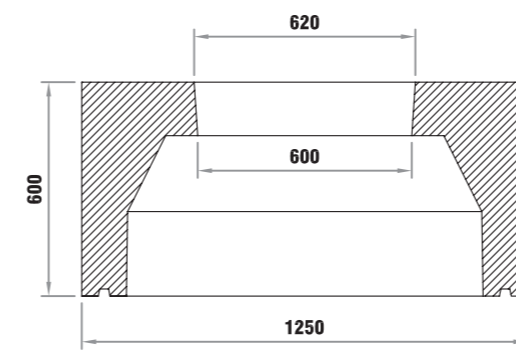

LIC PIT TOP
1250mm x 1050mm
x 600mm HT.

LIC PIT BASE
1250mm x 1050mm
x 600mm HT.

ISOMETRIC VIEW

SCALE : N T S

NOTE : DIMENSIONS IN MM

PLAN VIEW
SCALE: 1:20

TOP PIECE

TOP PIECE

BASE PIECE

BASE PIECE

SECTION : A-A
SCALE: 1:20

SECTION : B-B
SCALE: 1:20

LIC PIT
SCALE : N T S

© SEPTTECH EMIRATES 1997. THIS DRAWING IS COPYRIGHT AND IS THE PROPERTY OF SEPTTECH EMIRATES. IT MAY NOT BE COPIED, REPRODUCED OR USED WHOLLY OR IN PART IN ANY WAY WITHOUT THE WRITTEN PERMISSION OF SEPTTECH EMIRATES.