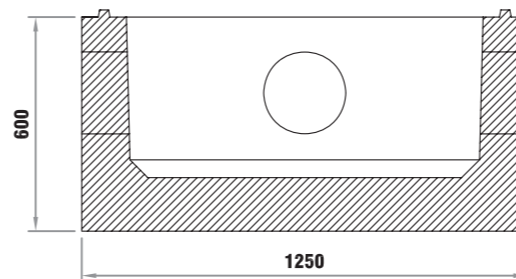

LIC PIT TOP
1250mm x 1050mm
x 600mm HT.

LIC PIT BASE
1250mm x 1050mm
x 600mm HT.

ISOMETRIC VIEW

SCALE : N T S

NOTE : DIMENSIONS IN MM

PLAN VIEW
SCALE: 1:20

TOP PIECE

TOP PIECE

BASE PIECE

BASE PIECE

SECTION : A-A
SCALE: 1:20

SECTION : B-B
SCALE: 1:20

LIC PIT
SCALE : N T S

© SEPTTECH EMIRATES 1997. THIS DRAWING IS COPYRIGHT AND IS THE PROPERTY OF SEPTTECH EMIRATES. IT MAY NOT BE COPIED, REPRODUCED OR USED WHOLLY OR IN PART IN ANY WAY WITHOUT THE WRITTEN PERMISSION OF SEPTTECH EMIRATES.