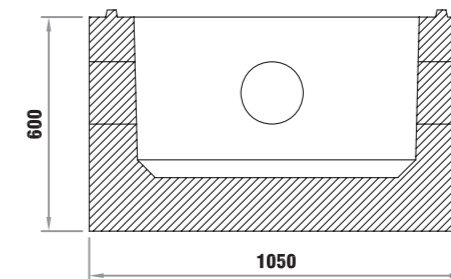

LIC PIT TOP
1250mm x 1050mm
x 600mm HT.

LIC PIT BASE
1250mm x 1050mm
x 600mm HT.

ISOMETRIC VIEW

SCALE : N T S

NOTE : DIMENSIONS IN MM

PLAN VIEW
SCALE: 1:20

TOP PIECE

TOP PIECE

BASE PIECE

BASE PIECE

SECTION : A-A
SCALE: 1:20

SECTION : B-B
SCALE: 1:20

LIC PIT
SCALE : N T S

© SEPTTECH EMIRATES 1997. THIS DRAWING IS COPYRIGHT AND IS THE PROPERTY OF SEPTTECH EMIRATES. IT MAY NOT BE COPIED, REPRODUCED OR USED WHOLLY OR IN PART IN ANY WAY WITHOUT THE WRITTEN PERMISSION OF SEPTTECH EMIRATES.